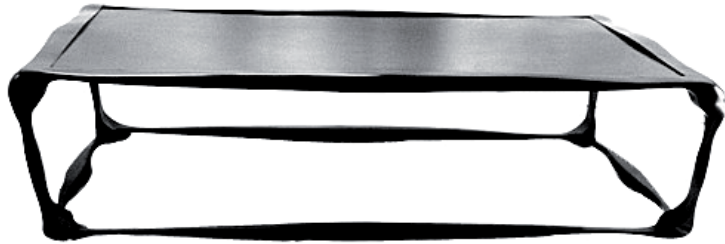

Top: PM.Af1 - Chair | H: 70cm; L: 54cm; W: 51cm
Bottom: PM.Af2 - Armchair | H: 70cm; L: 51cm; W: 51cm

willer

Top: PM.Af12 - Dining Table | H: 76cm; L: 200cm; W: 110cm
Bottom: PM.Af18 - Occasional Table | H: 76cm; L: 51cm; W: 51cm

Top: PM.Af11 - Game Table | H: 76cm; L: 81cm; W: 80cm
Bottom: PM.Af17 - Side Table (square) | H: 46cm; L: 50cm; W: 50cm

willer

PM.Af19 - Coffee Table | H: 30cm; L: 116cm; W: 64cm

Top: PM.Af4 - Bench | H: 45cm; L: 102cm; W: 54cm
Bottom: PM.Af5 - Bench with Back | H: 45cm; L: 102cm; W: 54cm